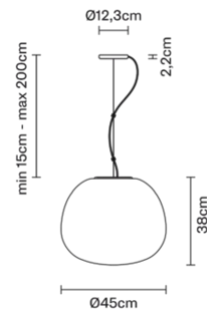

### Description

Pendant lamp with diffuser in satin-finish white blown glass. Supporting structure made of metal or polyester reinforced with glass fibre, painted white.

### Dimensions