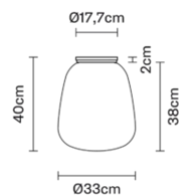

Lumi

F07E0701

Alberto Saggia & Valerio Sommella

Description

Ceiling lamp with diffuser in satin-finish white blown glass. Supporting structure made of metal or polyester reinforced with glass fibre, painted white.

Dimensions

Materials

Glass - Metal

Colour

White

Voltage	Dimmable LED
220-240V	PHASE CUT 30%-100%

Light source and alternatives

E27 1 x 22W
Max Watt. 150W

Included accessories	Not included accessories
	Bulb

Weights and packaging

Net weight: 3.27kg
Numbers of boxes: 1 x
Gross weight: 4.63kg
Box dimensions: 0.51 x 0.51 x 0.51 m

Specs
IP40

Family overview