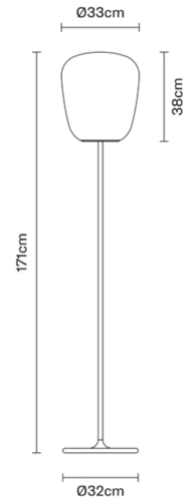

Lumi F07C0701

Alberto Saggia & Valerio Sommella

Description

Floor lamp with diffuser in satin-finish white blown glass. Supporting structure made of metal or polyester reinforced with glass fibre, painted white.

Dimensions

Voltage
220-240V

Light source and alternatives

E27 1 x 22W
Max Watt. 150W

Included accessories

Weights and packaging

Net weight: 9.38kg

Numbers of boxes: 1 x Base
Gross weight: 5.73kg
Box dimensions: 0.36 x 0.36 x 0.15 m

Numbers of boxes: 1 x Stem
Gross weight: 3.405kg
Box dimensions: 0.4 x 0.25 x 1.9 m

Numbers of boxes: 1 x Diffuser
Gross weight: 3.26kg
Box dimensions: 0.51 x 0.51 x 0.51 m

Specs
IP40

Materials

Glass - Metal