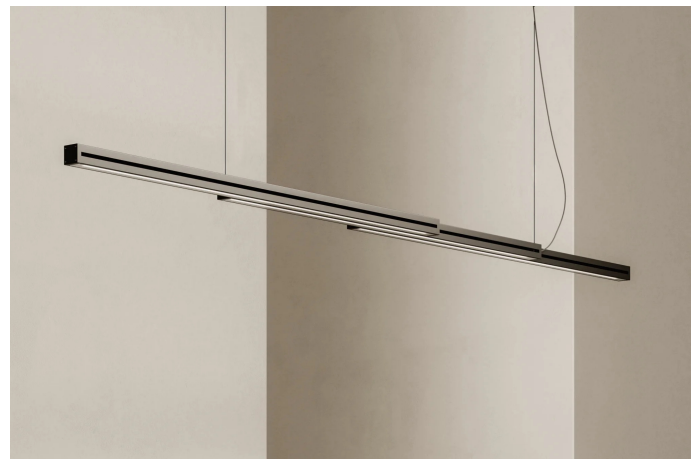

Family overview

Voltage	Dimmable LED		
110-230V	PUSH 1..10V	(up/down independent)	

Light source and alternatives

LED 1 x 149W
4000K
5909 (UP) + 5909 (DOWN)lm CRI 90+

Included accessories

LED, Dimmable electronic driver

Weights and packaging

Net weight: 7.7kg

Numbers of boxes: 1 x Structure

Gross weight: 1.915kg

Box dimensions: 0.52 x 0.18 x 0.18 m

Numbers of boxes: 1 x Diffuser

Gross weight: 3.5kg

Box dimensions: 1.27 x 0.23 x 0.18 m

Specs

IP40