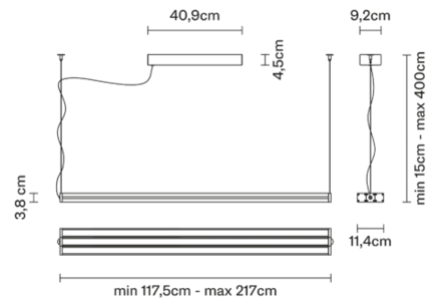

Light Glide

F57A1302

Cory Grosser

Description

Pendant lamp with black anodized aluminum structure and PMMA diffuser.

Dimensions

Materials

Aluminium - PMMA

LED 1 x 149W
4000K
5909 (UP) + 5909 (DOWN)lm CRI 90+

Included accessories

LED, Dimmable electronic driver

Weights and packaging

Net weight: 7.7kg

Numbers of boxes: 1 x Structure

Gross weight: 1.915kg

Box dimensions: 0.52 x 0.18 x 0.18 m

Numbers of boxes: 1 x Diffuser

Gross weight: 3.5kg

Box dimensions: 1.27 x 0.23 x 0.18 m

Specs

IP40