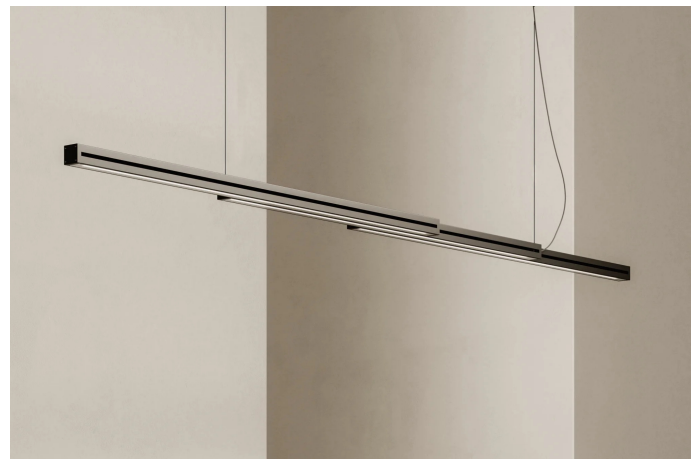

Light Glide

F57A1102

Cory Grosser

Description

Pendant lamp with black anodized aluminum structure and PMMA diffuser.

Dimensions

Materials

Aluminium - PMMA

Colour

Black

Family overview

Voltage	Dimmable LED		
110-230V	PUSH 1..10V	(up/down independent)	

Light source and alternatives

LED 1 x 149W
3000K
5909 (UP) + 5909 (DOWN)lm CRI 90+

Included accessories

LED, Dimmable electronic driver