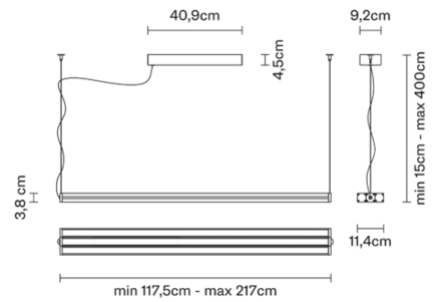

Light Glide

F57A1102

Cory Grosser

Description

Pendant lamp with black anodized aluminum structure and PMMA diffuser.

Dimensions

Materials

Aluminium - PMMA

Weights and packaging

Net weight: 7.7kg

Numbers of boxes: 1 x Structure

Gross weight: 1.915kg

Box dimensions: 0.52 x 0.18 x 0.18 m

Numbers of boxes: 1 x Diffuser

Gross weight: 3.5kg

Box dimensions: 1.27 x 0.23 x 0.18 m

Specs

IP40