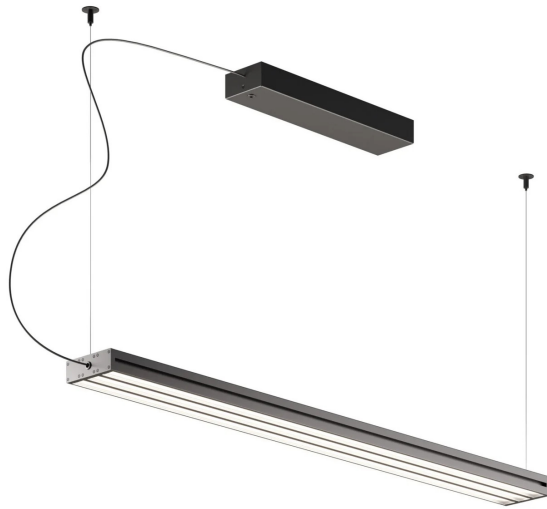

Light Glide

F57A1102

Cory Grosser

Description

Pendant lamp with black anodized aluminum structure and PMMA diffuser.

Dimensions

Materials

Aluminium - PMMA

Colour

Black

Family overview

Voltage	Dimmable LED		
110-230V	PUSH 1..10V	(up/down independent)	

Light source and alternatives

LED 1 x 149W
3000K
5909 (UP) + 5909 (DOWN)lm CRI 90+

Included accessories

LED, Dimmable electronic driver