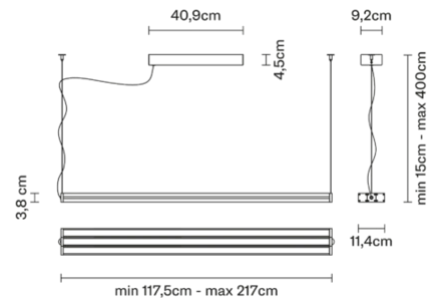

### Dimensions

### Weights and packaging

Net weight: 7.7kg

Numbers of boxes: 1 x Structure

Gross weight: 1.915kg

Box dimensions: 0.52 x 0.18 x 0.18 m

Numbers of boxes: 1 x Diffuser

Gross weight: 3.5kg

Box dimensions: 1.27 x 0.23 x 0.18 m