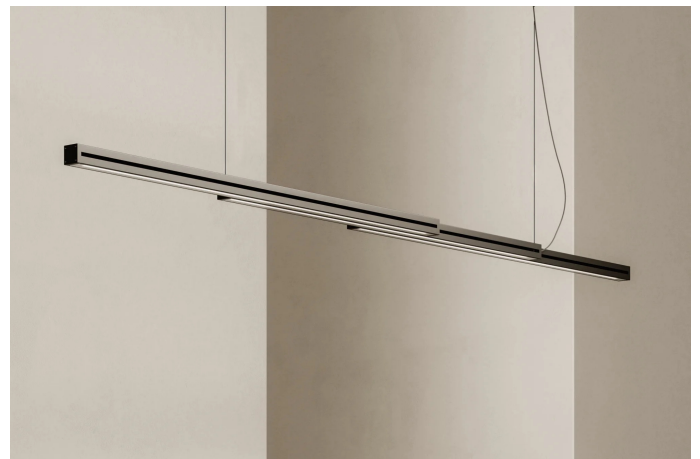

Family overview

Voltage	Dimmable LED
110-230V	PUSH 1..10V (up/down independent)

Light source and alternatives

LED 1 x 149W
3000K
5909 (UP) + 5909 (DOWN)lm CRI 90+

Included accessories

LED, Dimmable electronic driver

Weights and packaging

Net weight: 7.7kg

Numbers of boxes: 1 x Structure

Gross weight: 1.915kg

Box dimensions: 0.52 x 0.18 x 0.18 m

Numbers of boxes: 1 x Diffuser

Gross weight: 3.5kg

Box dimensions: 1.27 x 0.23 x 0.18 m

Specs

IP40