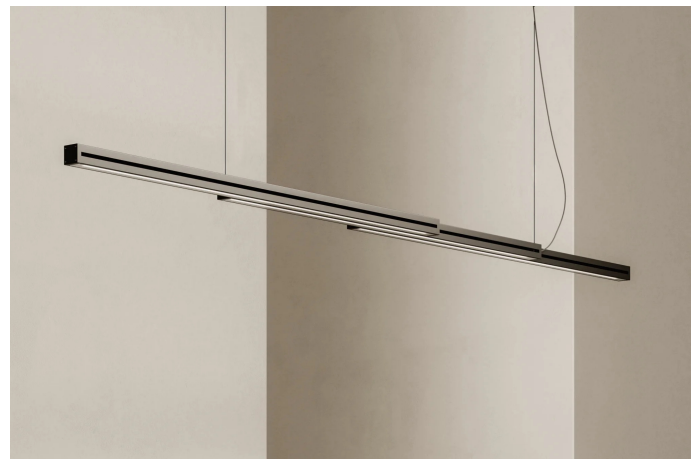

Family overview

Voltage 110-230V
Dimmable LED ON/OFF

Light source and alternatives

LED 1 x 149W
4000K
4100 (UP) + 5909 (DOWN)lm CRI 90+

Included accessories

LED, Driver

Weights and packaging

Net weight: 7.7kg

Numbers of boxes: 1 x Structure

Gross weight: 1.915kg

Box dimensions: 0.52 x 0.18 x 0.18 m

Numbers of boxes: 1 x Diffuser

Gross weight: 3.5kg

Box dimensions: 1.27 x 0.23 x 0.18 m

Specs

IP40