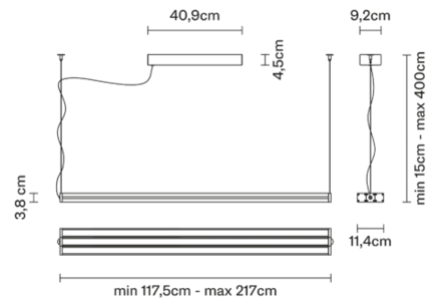

### Dimensions

### Weights and packaging

Net weight: 7.7kg

Numbers of boxes: 1 x Structure

Gross weight: 1.915kg

Box dimensions: 0.52 x 0.18 x 0.18 m

Numbers of boxes: 1 x Diffuser

Gross weight: 3.5kg

Box dimensions: 1.27 x 0.23 x 0.18 m