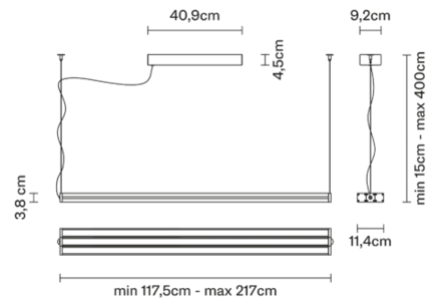

Light Glide

F57A0301

Cory Grosser

Description

Pendant lamp with white painted aluminum structure and PMMA diffuser.

Dimensions

Materials

Aluminium - PMMA

Colour

White

Voltage 110-230V
Dimmable LED ON/OFF

Light source and alternatives

LED 1 x 149W
4000K
4100 (UP) + 5909 (DOWN)lm CRI 90+

Included accessories

LED, Driver

Weights and packaging

Net weight: 7.7kg

Numbers of boxes: 1 x Structure

Gross weight: 1.915kg

Box dimensions: 0.52 x 0.18 x 0.18 m

Numbers of boxes: 1 x Diffuser

Gross weight: 3.5kg

Box dimensions: 1.27 x 0.23 x 0.18 m

Specs