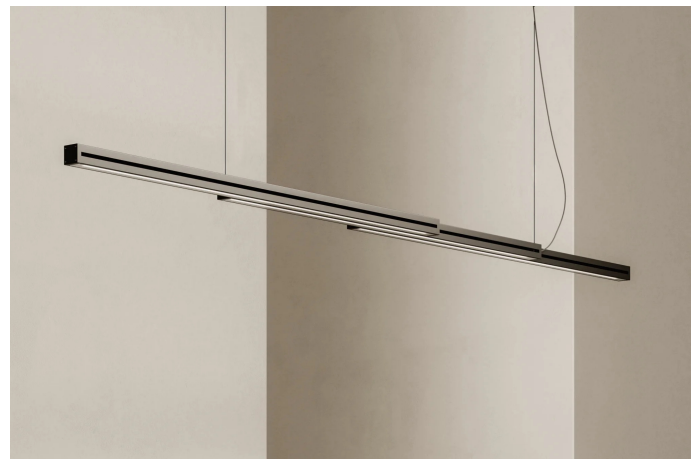

Family overview

Voltage	Dimmable LED
110-230V	ON/OFF

Light source and alternatives

LED 1 x 149W
3000K
4100 (UP) + 5909 (DOWN)lm CRI 90+

Included accessories

LED, Driver

Weights and packaging

Net weight: 7.7kg

Numbers of boxes: 1 x Structure

Gross weight: 1.915kg

Box dimensions: 0.52 x 0.18 x 0.18 m

Numbers of boxes: 1 x Diffuser

Gross weight: 3.5kg

Box dimensions: 1.27 x 0.23 x 0.18 m

Specs

IP40