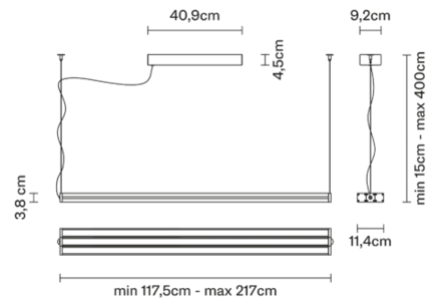

Light Glide

F57A0102

Cory Grosser

Description

Pendant lamp with black anodized aluminum structure and PMMA diffuser.

Dimensions

Materials

Aluminium - PMMA

Weights and packaging

Net weight: 7.7kg

Numbers of boxes: 1 x Structure

Gross weight: 1.915kg

Box dimensions: 0.52 x 0.18 x 0.18 m

Numbers of boxes: 1 x Diffuser

Gross weight: 3.5kg

Box dimensions: 1.27 x 0.23 x 0.18 m

Specs

IP40