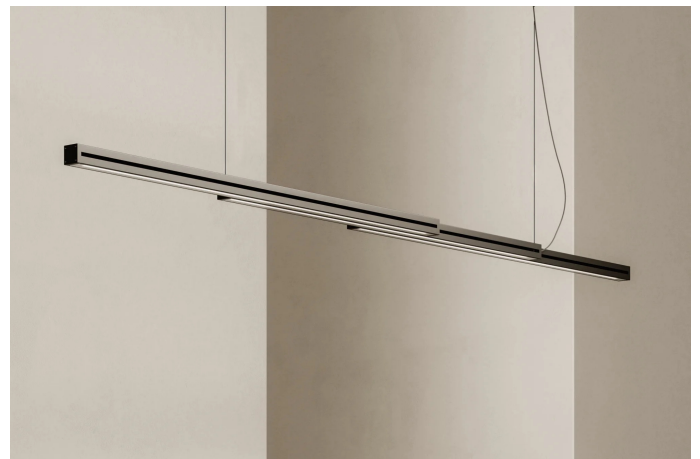

Family overview

Voltage 110-230V
Dimmable LED ON/OFF

Light source and alternatives

LED 1 x 149W
3000K
4100 (UP) + 5909 (DOWN)lm CRI 90+

Included accessories

LED, Driver

Weights and packaging

Net weight: 7.7kg

Numbers of boxes: 1 x Structure

Gross weight: 1.915kg

Box dimensions: 0.52 x 0.18 x 0.18 m

Numbers of boxes: 1 x Diffuser

Gross weight: 3.5kg

Box dimensions: 1.27 x 0.23 x 0.18 m

Specs

IP40