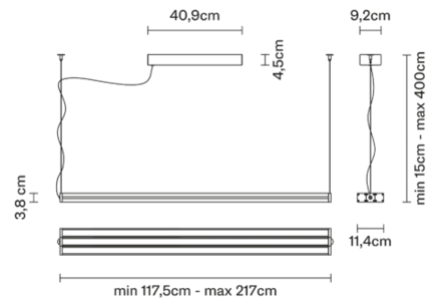

Light Glide

F57A0101

Cory Grosser

Description

Pendant lamp with white painted aluminum structure and PMMA diffuser.

Dimensions

Materials

Aluminium - PMMA

Weights and packaging

Net weight: 7.7kg

Numbers of boxes: 1 x Structure

Gross weight: 1.915kg

Box dimensions: 0.52 x 0.18 x 0.18 m

Numbers of boxes: 1 x Diffuser

Gross weight: 3.5kg

Box dimensions: 1.27 x 0.23 x 0.18 m

Specs

IP40