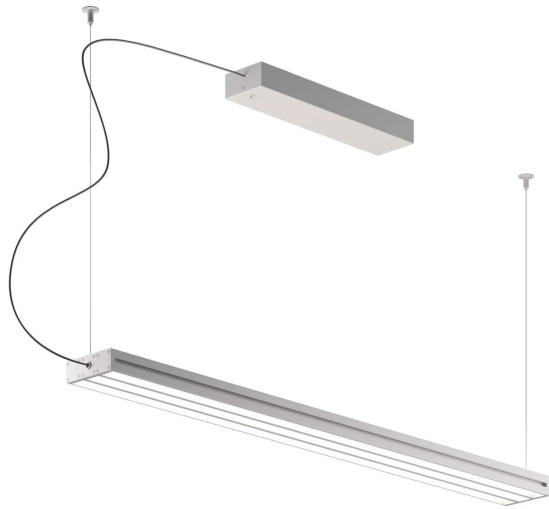

Light Glide

F57A0101

Cory Grosser

Description

Pendant lamp with white painted aluminum structure and PMMA diffuser.

Dimensions

Materials

Aluminium - PMMA

Colour

White

Family overview

Voltage 110-230V
Dimmable LED ON/OFF

Light source and alternatives

LED 1 x 149W
3000K
4100 (UP) + 5909 (DOWN)lm CRI 90+

Included accessories

LED, Driver