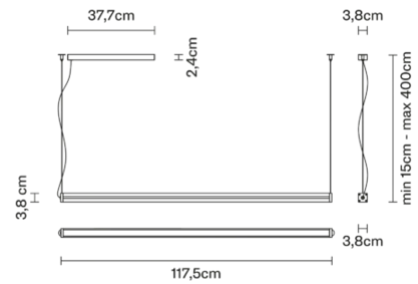

Light Glide

F57A5302

Cory Grosser

Description

Pendant lamp with black anodized aluminum structure and PMMA diffuser.

Dimensions

Materials

Aluminium - PMMA

Weights and packaging

Net weight: 2.8kg

Numbers of boxes: 1 x Structure

Gross weight: 1.915kg

Box dimensions: 0.52 x 0.18 x 0.18 m

Numbers of boxes: 1 x Diffuser

Gross weight: 3.5kg

Box dimensions: 1.27 x 0.23 x 0.18 m

Specs

IP40