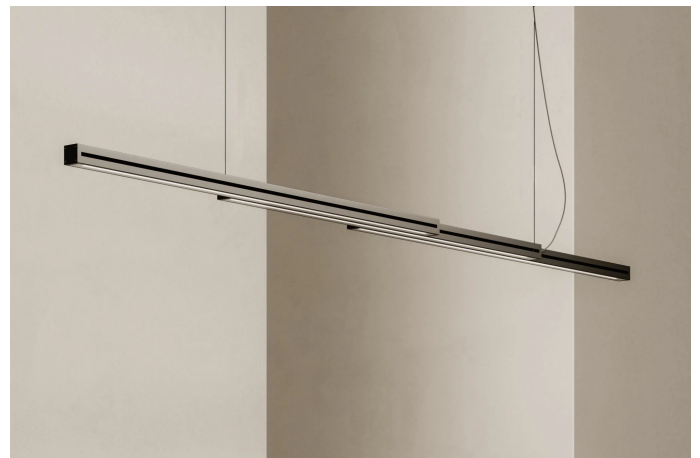

Family overview

Voltage
110-230V

Light source and alternatives

LED 1 x 53W
4000K
1336 (UP) + 1969 (DOWN)lm CRI 90+

Included accessories

LED, Driver

Weights and packaging

Net weight: 2.8kg

Numbers of boxes: 1 x Structure

Gross weight: 1.915kg

Box dimensions: 0.52 x 0.18 x 0.18 m

Numbers of boxes: 1 x Diffuser

Gross weight: 3.5kg

Box dimensions: 1.27 x 0.23 x 0.18 m

Specs

IP40