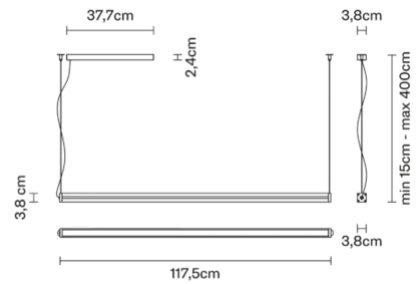

Light Glide

F57A5301

Cory Grosser

Description

Pendant lamp with white painted aluminum structure and PMMA diffuser.

Dimensions

Materials

Aluminium - PMMA

Colour

White

Voltage
110-230V

Light source and alternatives

LED 1 x 53W
4000K
1336 (UP) + 1969 (DOWN)lm CRI 90+

Included accessories

LED, Driver

Weights and packaging

Net weight: 2.8kg

Numbers of boxes: 1 x Structure

Gross weight: 1.915kg

Box dimensions: 0.52 x 0.18 x 0.18 m

Numbers of boxes: 1 x Diffuser

Gross weight: 3.5kg

Box dimensions: 1.27 x 0.23 x 0.18 m

Specs