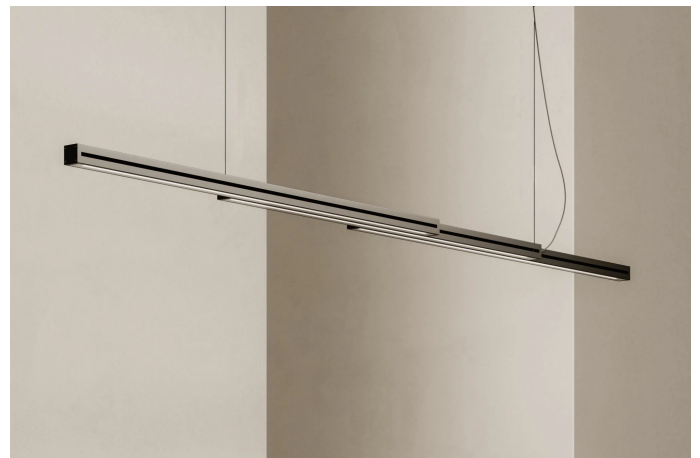

Family overview

Voltage
110-230V

Light source and alternatives

LED 1 x 53W
3000K
1336 (UP) + 1969 (DOWN)lm CRI 90+

Included accessories

LED, Driver

Weights and packaging

Net weight: 2.8kg

Numbers of boxes: 1 x Structure

Gross weight: 1.915kg

Box dimensions: 0.52 x 0.18 x 0.18 m

Numbers of boxes: 1 x Diffuser

Gross weight: 3.5kg

Box dimensions: 1.27 x 0.23 x 0.18 m

Specs

IP40