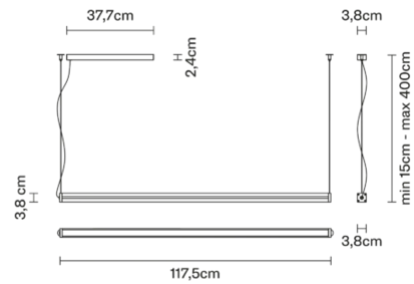

### Dimensions

### Weights and packaging

Net weight: 2.8kg

Numbers of boxes: 1 x Structure

Gross weight: 1.915kg

Box dimensions: 0.52 x 0.18 x 0.18 m

Numbers of boxes: 1 x Diffuser

Gross weight: 3.5kg

Box dimensions: 1.27 x 0.23 x 0.18 m