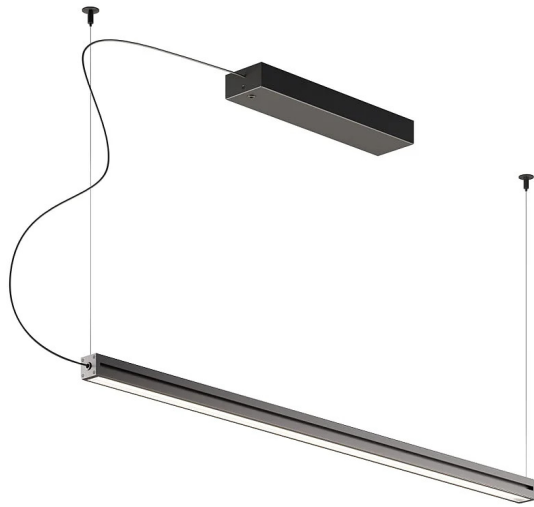

Family overview

Voltage
110-230V

Light source and alternatives

LED 1 x 53W
3000K
1336 (UP) + 1969 (DOWN)lm CRI 90+

Included accessories

LED, Driver

Weights and packaging

Net weight: 2.8kg

Numbers of boxes: 1 x Structure

Gross weight: 1.915kg

Box dimensions: 0.52 x 0.18 x 0.18 m

Numbers of boxes: 1 x Diffuser

Gross weight: 3.5kg

Box dimensions: 1.27 x 0.23 x 0.18 m

Specs

IP40