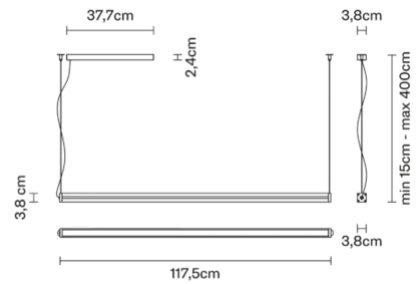

Light Glide

F57A5101

Cory Grosser

Description

Pendant lamp with white painted aluminum structure and PMMA diffuser.

Dimensions

Materials

Aluminium - PMMA

Colour

White

Voltage
110-230V

Light source and alternatives

LED 1 x 53W
3000K
1336 (UP) + 1969 (DOWN)lm CRI 90+

Included accessories

LED, Driver

Weights and packaging

Net weight: 2.8kg

Numbers of boxes: 1 x Structure

Gross weight: 1.915kg

Box dimensions: 0.52 x 0.18 x 0.18 m

Numbers of boxes: 1 x Diffuser

Gross weight: 3.5kg

Box dimensions: 1.27 x 0.23 x 0.18 m

Specs