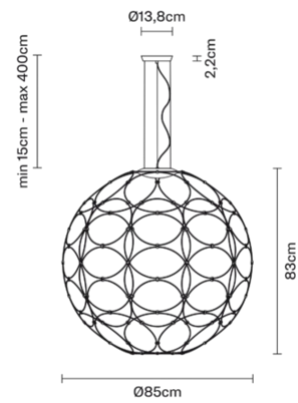

Giro F30A0321

Formfjord

Description

Pendant lamp with dark grey painted metal fixture.

Dimensions

Materials

Metal

Colour

Anthracite

Family overview

Voltage
220-240V

Dimmable LED
PHASE CUT 30%-100%

Light source and alternatives

LED 1 x 17W
3000K
CRI 80+

Included accessories

LED

Weights and packaging

Net weight: 2.585kg
Numbers of boxes: 1 x
Gross weight: 3.06kg
Box dimensions: 0.36 x 0.36 x 0.15 m

Specs

IP20