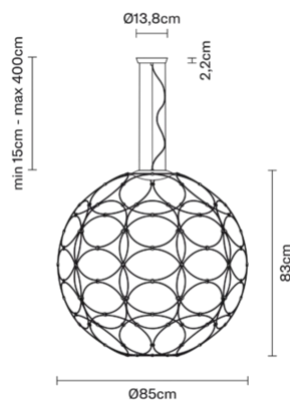

Giro F30A0301

Formfjord

Description

Pendant lamp with white painted metal fixture.

Dimensions

Materials

Metal

Colour

White

Voltage
220-240V

Dimmable LED
PHASE CUT 30%-100%

Light source and alternatives

LED 1 x 17W
3000K
CRI 80+

Included accessories

LED

Weights and packaging

Net weight: 2.585kg
Numbers of boxes: 1 x
Gross weight: 3.06kg
Box dimensions: 0.36 x 0.36 x 0.15 m

Specs

IP20

Family overview