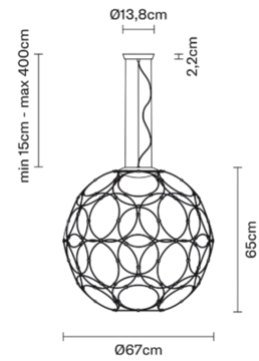

## Giro F30A0121

Formfjord

### Description

Pendant lamp with dark grey painted metal fixture.

### Dimensions