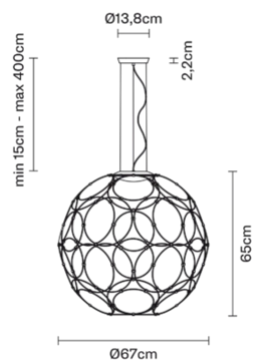

## Giro F30A0101

Formfjord

### Description

Pendant lamp with white painted metal fixture.

### Dimensions