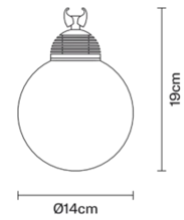

Freeline F44L2202

Flynn Talbot

Description

White glazed blown-glass globe with electrification on mains voltage for LEDs. 1000cm cable.

Dimensions

Materials
Aluminium

Materials
Glass - Aluminium

Colour
Black

Family overview

Voltage
24Vdc

Light source and alternatives

LED 1 x 8W
3000K
702lm

Included accessories
LED

Weights and packaging

Net weight: 0.595kg
Numbers of boxes: 1 x
Gross weight: 0.73kg
Box dimensions: 0.19 x 0.19 x 0.21 m