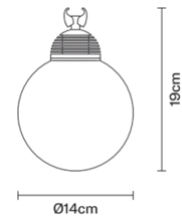

Freeline F44L2302

Flynn Talbot

Description

White glazed blown-glass globe with electrification on mains voltage for LEDs. 400cm cable.

Dimensions

Materials
Aluminium

Materials
Glass - Aluminium

Colour
Black

Family overview

Voltage
24Vdc

Light source and alternatives

LED 1 x 8W
2700K
702lm

Included accessories
LED

Weights and packaging

Net weight: 0.595kg
Numbers of boxes: 1 x
Gross weight: 0.73kg
Box dimensions: 0.19 x 0.19 x 0.21 m