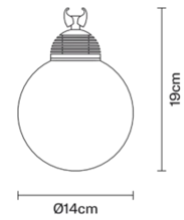

Freeline F44L2102

Flynn Talbot

Description

White glazed blown-glass globe with electrification on mains voltage for LEDs. 400cm cable.

Dimensions

Materials
Aluminium

Materials
Glass - Aluminium

Colour
Black

Family overview

Voltage
24Vdc

Light source and alternatives

LED 1 x 8W
3000K
702lm

Included accessories
LED

Weights and packaging

Net weight: 0.595kg
Numbers of boxes: 1 x
Gross weight: 0.73kg
Box dimensions: 0.19 x 0.19 x 0.21 m