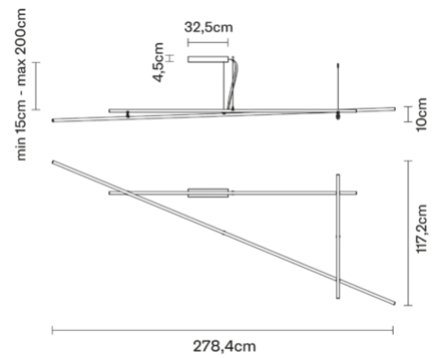

Freeline

F44E0276

Flynn Talbot

Description

Ceiling lamp with bronze anodized aluminium structure.

Dimensions

Materials
Aluminium

Colour
Bronze

Family overview

Voltage 220-240V
Dimmable LED PUSH 1..10V

Light source and alternatives

LED 1 x 48W
2700K
4968lm CRI 90+

Included accessories

LED, Dimmable electronic driver

Weights and packaging

Net weight: 4kg

Numbers of boxes: 1 x Structure

Gross weight: 1.7kg

Box dimensions: 0.36 x 0.18 x 0.18 m

Numbers of boxes: 1 x Bar

Gross weight: 1.13kg

Box dimensions: 0.07 x 0.07 x 1.1 m

Numbers of boxes: 1 x Bar

Gross weight: 2kg

Box dimensions: 0.07 x 0.07 x 2.1 m

Numbers of boxes: 1 x Bar

Gross weight: 2.85kg

Box dimensions: 0.07 x 0.07 x 3.1 m

Specs

IP40  ADJUSTABLE SYSTEM