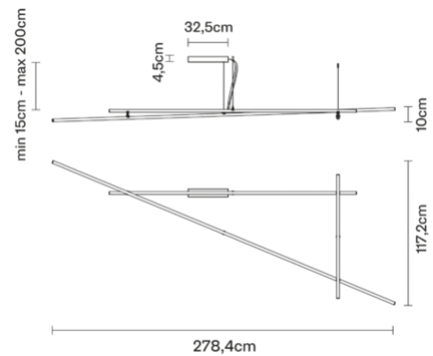

Freeline F44E0202

Flynn Talbot

Description

Ceiling lamp with black anodized aluminium structure.

Dimensions

Materials
Aluminium

Colour
Black

Family overview

Voltage 220-240V
Dimmable LED
PUSH 1..10V

Light source and alternatives

LED 1 x 48W
2700K
4968lm CRI 90+

Included accessories

LED, Dimmable electronic driver

Weights and packaging

Net weight: 4kg

Numbers of boxes: 1 x Structure

Gross weight: 1.7kg

Box dimensions: 0.36 x 0.18 x 0.18 m

Numbers of boxes: 1 x Bar

Gross weight: 1.13kg

Box dimensions: 0.07 x 0.07 x 1.1 m

Numbers of boxes: 1 x Bar

Gross weight: 2kg

Box dimensions: 0.07 x 0.07 x 2.1 m

Numbers of boxes: 1 x Bar

Gross weight: 2.85kg

Box dimensions: 0.07 x 0.07 x 3.1 m

Specs

IP40  ADJUSTABLE SYSTEM