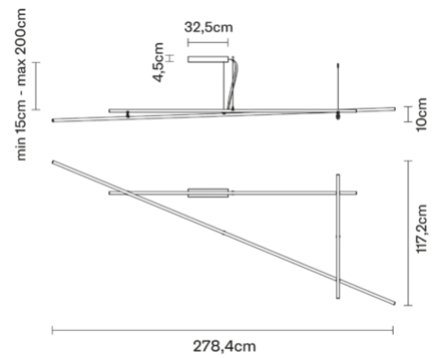

Freeline

F44E0176

Flynn Talbot

Description

Ceiling lamp with bronze anodized aluminium structure.

Dimensions

Materials
Aluminium

Colour
Bronze

Family overview

Voltage 220-240V
Dimmable LED PUSH 1..10V

Light source and alternatives

LED 1 x 48W
3000K
4968lm CRI 90+

Included accessories

LED, Dimmable electronic driver

Weights and packaging

Net weight: 4kg

Numbers of boxes: 1 x Structure

Gross weight: 1.7kg

Box dimensions: 0.36 x 0.18 x 0.18 m

Numbers of boxes: 1 x Bar

Gross weight: 1.13kg

Box dimensions: 0.07 x 0.07 x 1.1 m

Numbers of boxes: 1 x Bar

Gross weight: 2kg

Box dimensions: 0.07 x 0.07 x 2.1 m

Numbers of boxes: 1 x Bar

Gross weight: 2.85kg

Box dimensions: 0.07 x 0.07 x 3.1 m

Specs

IP40  ADJUSTABLE SYSTEM