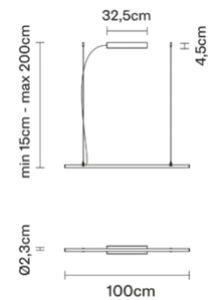

Freeline F44A0202

Flynn Talbot

Description

Pendant lamp with black anodized aluminium structure. Adjustable diffuser for direct or indirect light.

Dimensions

Materials
Aluminium

Colour
Black

Family overview

Voltage
220-240V

Dimmable LED
PUSH 1..10V

Light source and alternatives

LED 1 x 8W
2700K
828lm CRI 90+

Included accessories

LED, Dimmable electronic driver

Weights and packaging

Net weight: 0.7kg

Numbers of boxes: 1 x Structure

Gross weight: 1kg

Box dimensions: 0.36 x 0.18 x 0.18 m

Numbers of boxes: 1 x Bar

Gross weight: 1.13kg

Box dimensions: 0.07 x 0.07 x 1.1 m

Specs

IP40  ADJUSTABLE SYSTEM