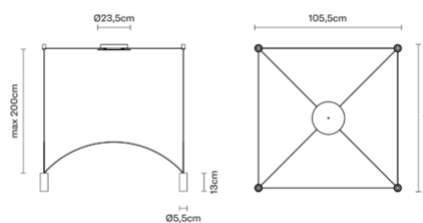

### F65A11LQ02

---

Alessandro Di Prisco

Description

Pendant lamp made of painted aluminium.

---

Dimensions

Materials