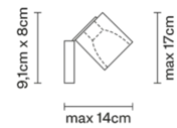

Cubetto

D28G0400

Pamio Design

Description

Wall/ceiling lamp with glass diffuser made of crystal, sandblasted inside. Polished chrome-plated metal structure.

Dimensions

Materials

Glass - Metal

Net weight: 1.254kg
Numbers of boxes: 1 x
Gross weight: 1.438kg
Box dimensions: 0.16 x 0.16 x 0.16 m

Specs

IP20  ADJUSTABLE SYSTEM