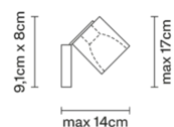

Cubetto

D28G0300

Pamio Design

Description

Wall/ceiling lamp with glass diffuser made of crystal, sandblasted inside. Polished chrome-plated metal structure.

Dimensions

Materials

Glass - Metal

Net weight: 1.254kg
Numbers of boxes: 1 x
Gross weight: 1.438kg
Box dimensions: 0.16 x 0.16 x 0.16 m

Specs

IP20  ADJUSTABLE SYSTEM