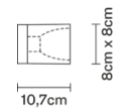

Cubetto

D28G0200

Pamio Design

Description

Wall/ceiling lamp with glass diffuser made of crystal, sandblasted inside. Polished chrome-plated metal structure.

Dimensions

Materials

Glass - Metal

Net weight: 1.281kg
Numbers of boxes: 1 x
Gross weight: 1.38kg
Box dimensions: 0.16 x 0.16 x 0.16 m

Specs

IP20