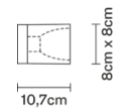

Cubetto

D28G0100

Pamio Design

Description

Wall/ceiling lamp with glass diffuser made of crystal, sandblasted inside. Polished chrome-plated metal structure.

Dimensions

Materials

Glass - Metal

Colour

Transparent

Family overview

Voltage	Dimmable LED
220-240V	PHASE CUT 30%-100%

Light source and alternatives

E14 1 x 5W
Max Watt. 46W

Included accessories	Not included accessories
	Bulb

Weights and packaging

Net weight: 1.281kg
Numbers of boxes: 1 x
Gross weight: 1.38kg
Box dimensions: 0.16 x 0.16 x 0.16 m

Specs

IP20