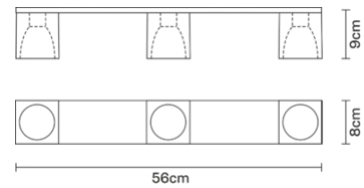

Cubetto

D28E0400

Pamio Design

Description

Ceiling lamp with glass diffusers made of crystal, sandblasted inside. Polished chrome-plated metal structure.

Dimensions

Materials

Glass - Metal

Weights and packaging

Net weight: 3.41kg
Numbers of boxes: 1 x
Gross weight: 4.185kg
Box dimensions: 0.56 x 0.36 x 0.18 m

Specs
IP20

Family overview