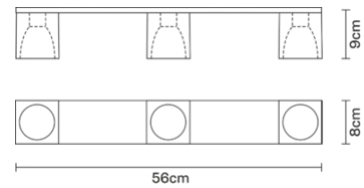

Cubetto

D28E0302

Pamio Design

Description

Ceiling lamp with glass diffuser made of black paste, sandblasted inside. Polished chrome-plated metal structure.

Dimensions

Materials

Glass - Metal

Weights and packaging

Net weight: 3.41kg
Numbers of boxes: 1 x
Gross weight: 4.185kg
Box dimensions: 0.56 x 0.36 x 0.18 m

Specs

IP20

Family overview