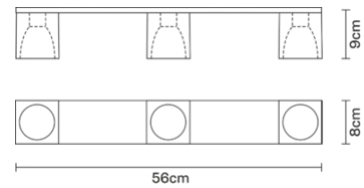

Cubetto

D28E0301

Pamio Design

Description

Ceiling lamp with glass diffuser made of white paste sandblasted inside. Polished chrome-plated metal structure.

Dimensions

Materials

Glass - Metal

Colour

White

Voltage 220-240V
Dimmable LED
PHASE CUT 30%-100%

Light source and alternatives

GU10 3 x 7W
Max Watt. 3x50W

Included accessories
Not included accessories
Bulb

Weights and packaging

Net weight: 3.41kg
Numbers of boxes: 1 x
Gross weight: 4.185kg
Box dimensions: 0.56 x 0.36 x 0.18 m