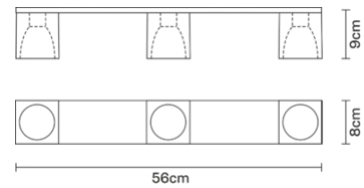

### Dimensions

### Weights and packaging

Net weight: 3.41kg  
Numbers of boxes: 1 x  
Gross weight: 4.185kg  
Box dimensions: 0.56 x 0.36 x 0.18 m

Specs  
IP20