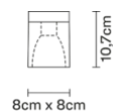

Cubetto

D28E0101

Pamio Design

Description

Ceiling lamp with glass diffuser made of white paste sandblasted inside. Polished chrome-plated metal structure.

Dimensions

Materials

Glass - Metal

Colour

White

Family overview

Voltage	Dimmable LED
220-240V	PHASE CUT 30%-100%

Light source and alternatives

GU10 1 x 7W
Max Watt. 50W

Included accessories	Not included accessories
	Bulb

Weights and packaging

Net weight: 1.268kg
Numbers of boxes: 1 x
Gross weight: 1.475kg
Box dimensions: 0.16 x 0.16 x 0.16 m

Specs

IP20