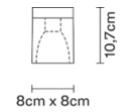

### Dimensions

### Weights and packaging

Net weight: 1.268kg  
Numbers of boxes: 1 x  
Gross weight: 1.475kg  
Box dimensions: 0.16 x 0.16 x 0.16 m