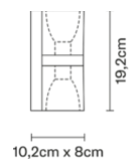

Cubetto D28D0200

Pamio Design

Description

Wall lamp with glass diffusers made of crystal, sandblasted inside. Polished chrome-plated metal structure.

Dimensions

Materials

Glass - Metal

Colour

Weights and packaging

Net weight: 2.519kg
Numbers of boxes: 1 x
Gross weight: 3kg
Box dimensions: 0.26 x 0.15 x 0.18 m

Specs
IP20

Family overview