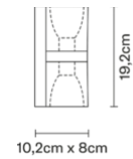

Cubetto

D28D0102

Pamio Design

Description

Wall lamp with glass diffuser made of black paste, sandblasted inside. Polished chrome-plated metal structure.

Dimensions

Materials

Glass - Metal

Net weight: 2.519kg
Numbers of boxes: 1 x
Gross weight: 3kg
Box dimensions: 0.26 x 0.15 x 0.18 m

Specs

IP20