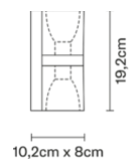

Cubetto

D28D0101

Pamio Design

Description

Wall lamp with glass diffuser made of white paste sandblasted inside. Polished chrome-plated metal structure.

Dimensions

Materials

Glass - Metal

Colour

White

Voltage	Dimmable LED
220-240V	PHASE CUT 30%-100%

Light source and alternatives

GU10 2 x 7W
Max Watt. 2x50W

Included accessories	Not included accessories
Double switch	Bulb

Weights and packaging

Net weight: 2.519kg
Numbers of boxes: 1 x
Gross weight: 3kg
Box dimensions: 0.26 x 0.15 x 0.18 m

Specs
IP20

Family overview