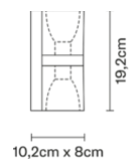

Cubetto

D28D0100

Pamio Design

Description

Wall lamp with glass diffusers made of crystal, sandblasted inside. Polished chrome-plated metal structure.

Dimensions

Materials

Glass - Metal

Colour

Transparent

Voltage	Dimmable LED
220-240V	PHASE CUT 30%-100%

Light source and alternatives

GU10 2 x 7W
Max Watt. 2x50W

Included accessories	Not included accessories
Double switch	Bulb

Weights and packaging

Net weight: 2.519kg
Numbers of boxes: 1 x
Gross weight: 3kg
Box dimensions: 0.26 x 0.15 x 0.18 m

Specs
IP20

Family overview