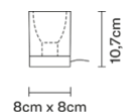

### Dimensions

### Weights and packaging

Net weight: 1.3kg  
Numbers of boxes: 1 x  
Gross weight: 1.45kg  
Box dimensions: 0.16 x 0.16 x 0.16 m

Specs  
IP20