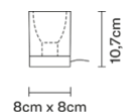

Cubetto D28B0301

Pamio Design

Description

Table lamp with white glass diffuser sandblasted inside. Polished chrome-plated metal structure.

Dimensions

Materials

Glass - Metal

Colour

White

Family overview

Voltage
220-240V

Light source and alternatives

GU10 1 x 7W
Max Watt. 50W

Included accessories

Weights and packaging

Net weight: 1.3kg
Numbers of boxes: 1 x
Gross weight: 1.45kg
Box dimensions: 0.16 x 0.16 x 0.16 m