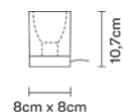

Cubetto D28B0300

Pamio Design

Description

Table lamp with glass diffuser made of crystal, sandblasted inside. Polished chrome-plated metal structure.

Dimensions

Materials

Glass - Metal

Colour

Transparent

Family overview

Voltage
220-240V

Light source and alternatives

GU10 1 x 7W
Max Watt. 50W

Included accessories

Weights and packaging

Net weight: 1.3kg
Numbers of boxes: 1 x
Gross weight: 1.45kg
Box dimensions: 0.16 x 0.16 x 0.16 m