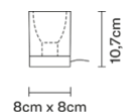

Cubetto D28B0100

Pamio Design

Description

Table lamp with glass diffuser made of crystal, sandblasted inside. Polished chrome-plated metal structure.

Dimensions

Materials

Glass - Metal

Colour

Transparent

Family overview

Voltage
220-240V

Light source and alternatives

E14 1 x 5W
Max Watt. 50W

Included accessories

Weights and packaging

Net weight: 1.3kg
Numbers of boxes: 1 x
Gross weight: 1.45kg
Box dimensions: 0.16 x 0.16 x 0.16 m