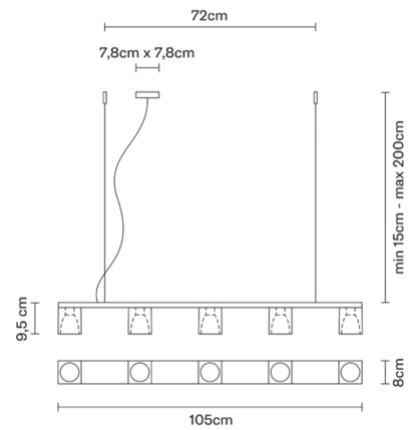

Cubetto

D28A0601

Pamio Design

Description

Pendant lamp with glass diffuser made of white glass sandblasted inside. Polished chrome-plated metal structure.

Dimensions

Voltage 220-240V
Dimmable LED PHASE CUT 30%-100%

Light source and alternatives

GU10 5 x 7W
Max Watt. 5x50W

Included accessories
Not included accessories
Bulb

Weights and packaging

Net weight: 7.285kg
Numbers of boxes: 1 x
Gross weight: 8.985kg
Box dimensions: 1.13 x 0.27 x 0.18 m

Specs
IP20

Materials

Glass - Metal

Colour

White

Family overview