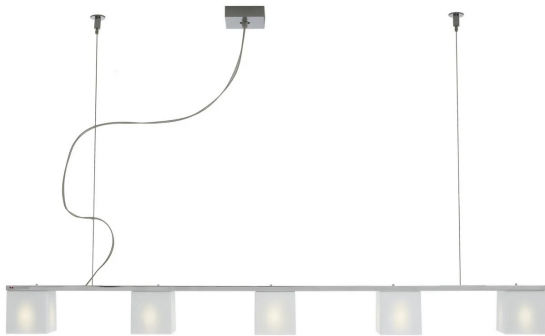

Cubetto

D28A0601

Pamio Design

Description

Pendant lamp with glass diffuser made of white glass sandblasted inside. Polished chrome-plated metal structure.

Dimensions

Voltage 220-240V
Dimmable LED PHASE CUT 30%-100%

Light source and alternatives

GU10 5 x 7W
Max Watt. 5x50W

Included accessories
Not included accessories
Bulb

Weights and packaging

Net weight: 7.285kg
Numbers of boxes: 1 x
Gross weight: 8.985kg
Box dimensions: 1.13 x 0.27 x 0.18 m

Specs
IP20

Materials

Glass - Metal

Colour

White

Family overview