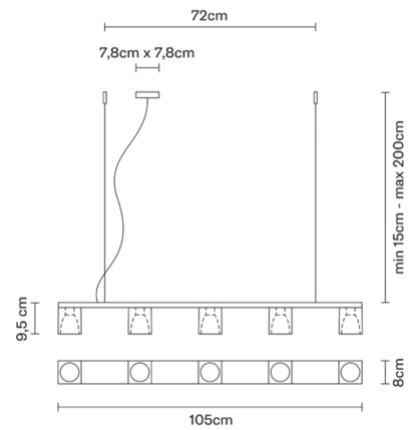

Cubetto D28A0600

Pamio Design

Description

Pendant lamp with glass diffusers made of crystal, sandblasted inside. Polished chrome-plated metal structure.

Dimensions

Voltage 220-240V
Dimmable LED PHASE CUT 30%-100%

Light source and alternatives

GU10 5 x 7W
Max Watt. 5x50W

Included accessories Not included accessories
Bulb

Weights and packaging

Net weight: 7.285kg
Numbers of boxes: 1 x
Gross weight: 8.985kg
Box dimensions: 1.13 x 0.27 x 0.18 m

Specs
IP20

Materials

Glass - Metal

Colour

Transparent

Family overview