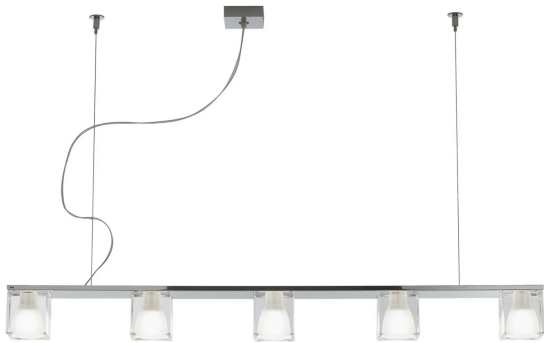

Cubetto D28A0600

Pamio Design

Description

Pendant lamp with glass diffusers made of crystal, sandblasted inside. Polished chrome-plated metal structure.

Dimensions

Voltage 220-240V
Dimmable LED PHASE CUT 30%-100%

Light source and alternatives

GU10 5 x 7W
Max Watt. 5x50W

Included accessories Not included accessories
Bulb

Weights and packaging

Net weight: 7.285kg
Numbers of boxes: 1 x
Gross weight: 8.985kg
Box dimensions: 1.13 x 0.27 x 0.18 m

Specs
IP20

Materials

Glass - Metal

Colour

Transparent

Family overview