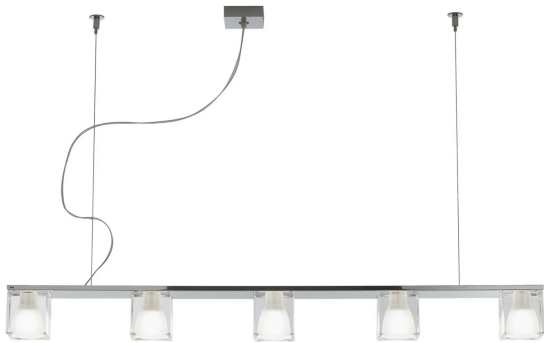

Cubetto D28A0500

Pamio Design

Description

Pendant lamp with glass diffusers made of crystal, sandblasted inside. Polished chrome-plated metal structure.

Dimensions

Voltage 220-240V
Dimmable LED PHASE CUT 30%-100%

Light source and alternatives

G9 5 x 4.5W
Max Watt. 5x48W

Included accessories
Not included accessories
Bulb

Weights and packaging

Net weight: 7.285kg
Numbers of boxes: 1 x
Gross weight: 8.985kg
Box dimensions: 1.13 x 0.27 x 0.18 m

Specs
IP20

Materials

Glass - Metal

Colour

Transparent

Family overview