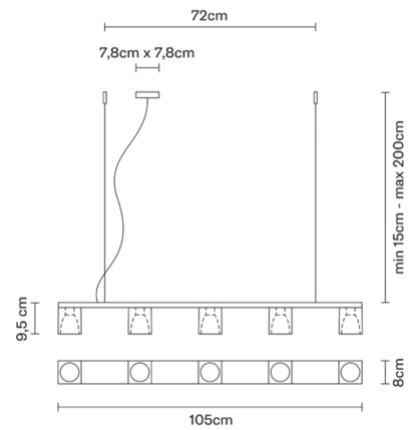

Cubetto D28A0500

Pamio Design

Description

Pendant lamp with glass diffusers made of crystal, sandblasted inside. Polished chrome-plated metal structure.

Dimensions

Voltage 220-240V
Dimmable LED PHASE CUT 30%-100%

Light source and alternatives

G9 5 x 4.5W
Max Watt. 5x48W

Included accessories
Not included accessories
Bulb

Weights and packaging

Net weight: 7.285kg
Numbers of boxes: 1 x
Gross weight: 8.985kg
Box dimensions: 1.13 x 0.27 x 0.18 m

Specs
IP20

Materials

Glass - Metal

Colour

Transparent

Family overview