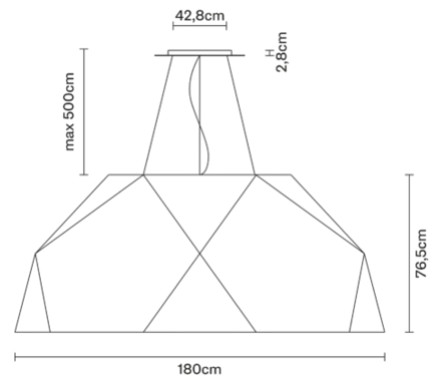

Crio D81A1748

Gio Minelli

Description

Pendant lamp with aluminium cover, coupled with dark natural wood foil. Diffuser in opaline PMMA.

Dimensions

Materials

Aluminium - Wood

Colour

Dark wood colour

Family overview

Voltage
220-240V

Dimmable LED
DALI - PUSH

Light source and alternatives

LED 6 x 27.8W
3000K
CRI 90+

Included accessories

LED, Dimmable electronic driver

Weights and packaging

Net weight:

Numbers of boxes: 1 x

Gross weight: 210kg

Box dimensions: 1.92 x 1.92 x 1 m

Specs

IP20