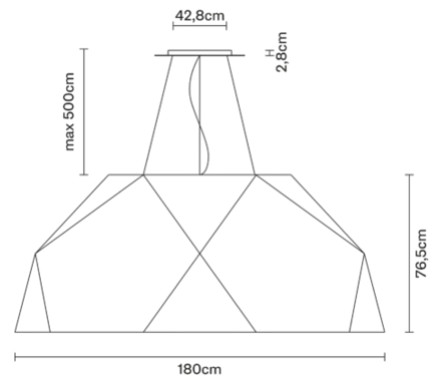

Crio D81A1701

Gio Minelli

Description

Pendant lamp with mat white painted aluminium. Diffuser in opaline PMMA.

Dimensions

Materials

Aluminium - Wood

Colour

White

Voltage
220-240V

Dimmable LED
DALI - PUSH

Light source and alternatives

LED 6 x 27.8W
3000K
CRI 90+

Included accessories

LED, Dimmable electronic driver

Weights and packaging

Net weight:

Numbers of boxes: 1 x

Gross weight: 210kg

Box dimensions: 1.92 x 1.92 x 1 m

Specs

IP20

Family overview