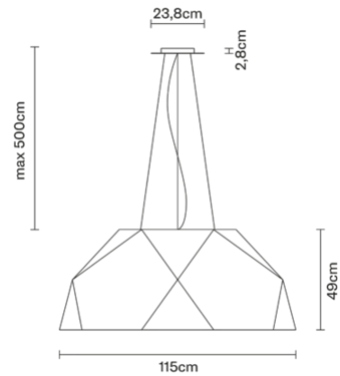

Crio D81A1348

Gio Minelli

Description

Pendant lamp with aluminium cover, coupled with dark natural wood foil. Diffuser in opaline PMMA.

Dimensions

Voltage 220-240V
Dimmable LED DALI - PUSH

Light source and alternatives

LED 5 x 27.8W
3000K
CRI 90+

Included accessories

LED, Dimmable electronic driver

Weights and packaging

Net weight: 21.36kg
Numbers of boxes: 1 x
Gross weight: 38.4kg
Box dimensions: 1.26 x 1.26 x 0.64 m

Specs